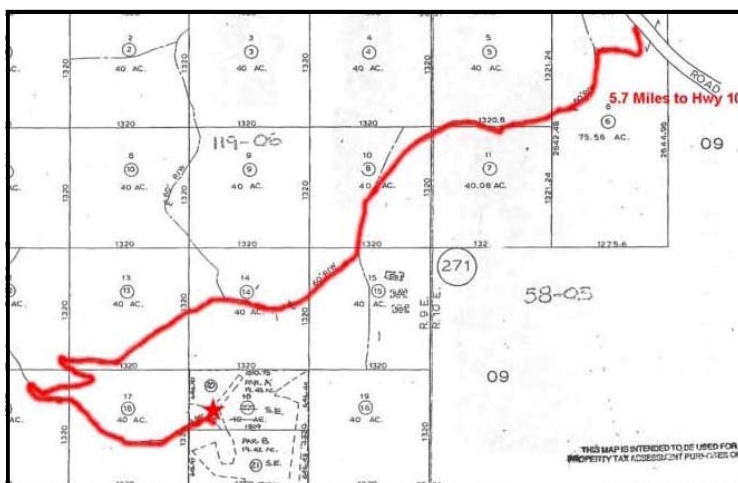

OAK SHORES REALTY

1 OAK SHORES DRIVE • LAKE NACIMIENTO

805-472-9030 • 1-888-OAK-SHRS

thelake@oakshoresrealty.com

www.oakshoresrealty.com

San Antonio Lake View Parcel

\$249,000

Spectacular Lake Views

Parcel - A Jolon Road ♦ Tract PAR A

Located at Lake San Antonio, and near Lake Nacimiento! Fantastic 20 acre site with unobstructed spectacular views of Lake San Antonio and the rolling hills of the Central Coast Wine Country. This land is a great spot for your dream home as it is located just a short drive from the Jolon exit at Bradley on Hwy 101. Power is near by. Have estimate for a well.